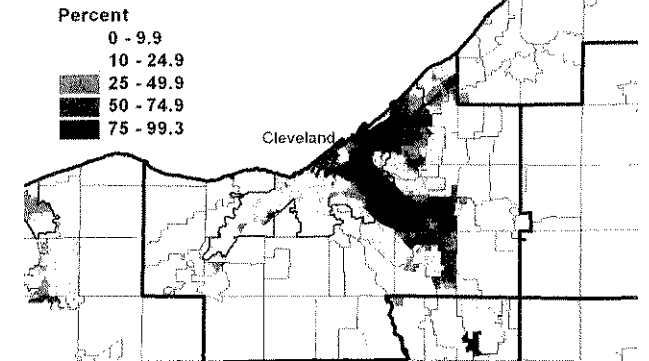

<http://RangeVoting.org>

Ghost voters for Bush in Albuquerque

Precincts with extra votes shown as ghosts. The white zones are Republican majority precincts. (Data mapped by Prof. Sonja Klveck Elison and Walther Eric Elison. County map courtesy Bernalillo County, New Mexico.)

Percent African American

Persons 18 and Older, One Race Category

An Apartheid Vote Count? If the Boot Fits . . .
Maps by Mark J. Salling, PhD, Cleveland State University

Greg Palast: Armed madhouse
Dutton 2007